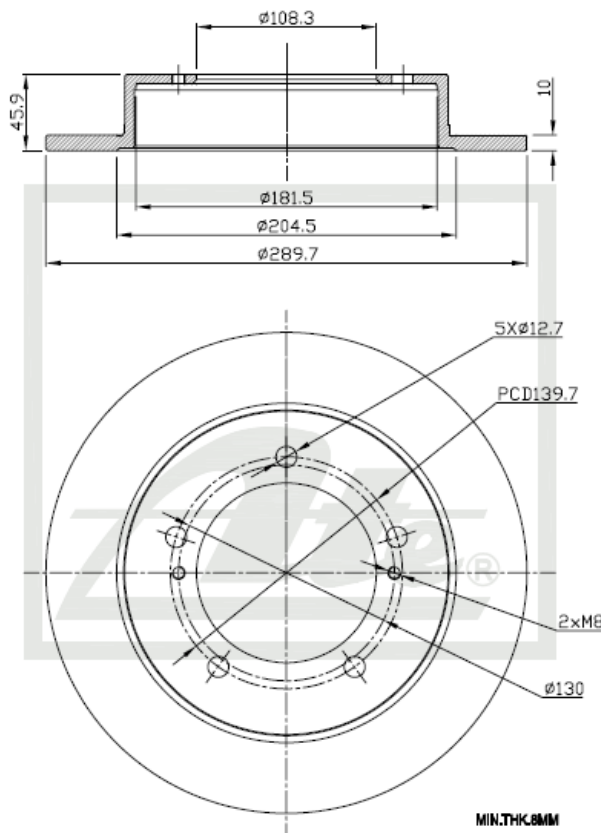

110.0355

NEW PART NUMBER

Drawing

Details of New Part

Brake Disc – Front

Product Dimensions

Diameter – 289.7mm

Thickness - 10mm

Height – 45.9mm

PCD – 139.7mm

Spigot – 108.3mm

Package Dimensions

Weight – 4500g

L – 325.0mm

W – 310.0mm

H – 55.0mm